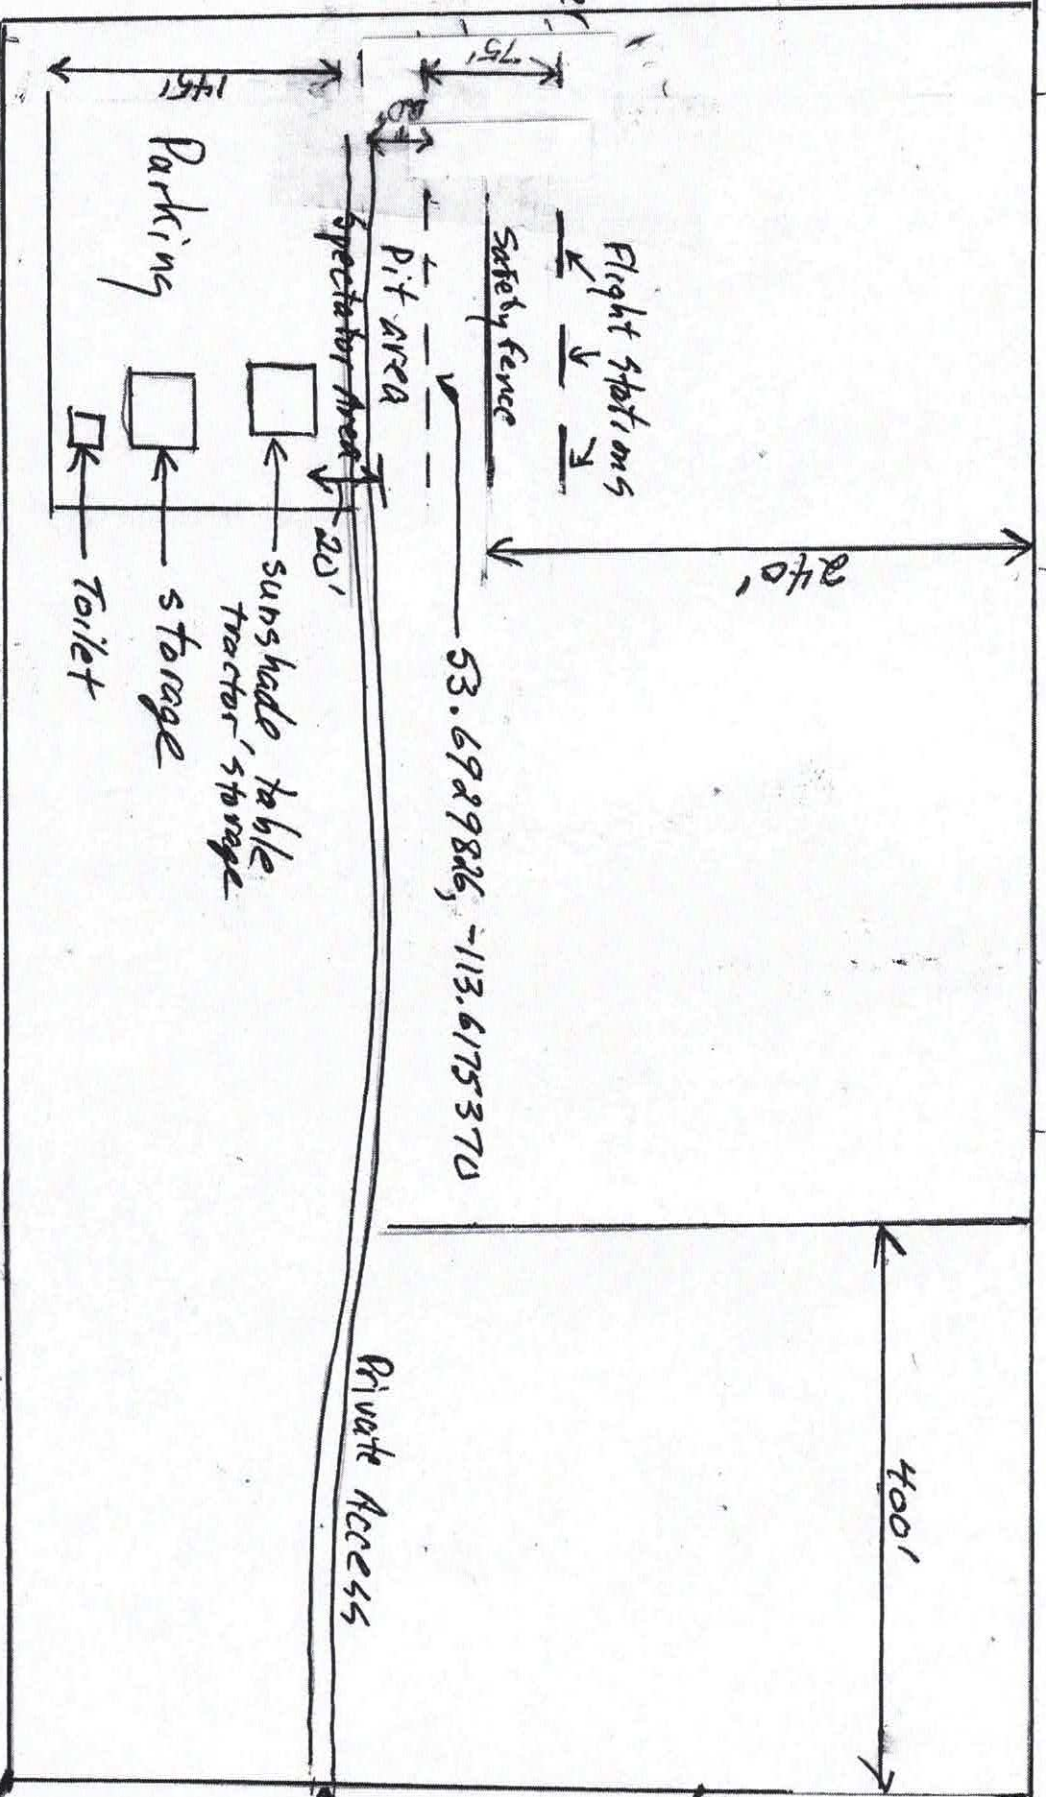

450'

Delta Helicopter 2MM

53.6929826, -113.6175370

Hospital Helipad 2MM

 M. J. Kelly
 pres
 sections

Range Road 253 53.6929826, -113.6175370